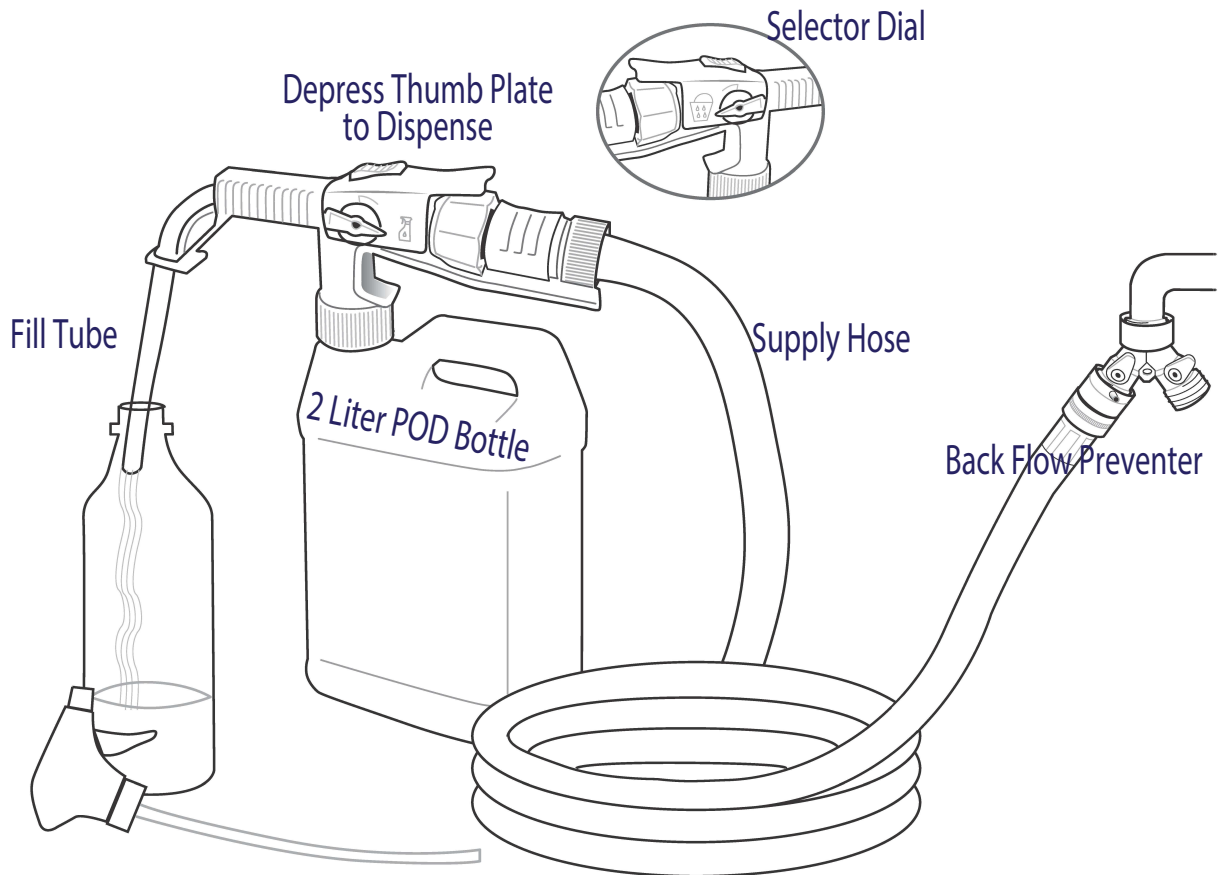

DILUTION CONTROL

DUAL FLOW POD TRIGGER

Dual Flow POD Trigger

Genesan's portable Dual Flow Trigger takes dilution control off-the-wall and puts it right in your hand. Fill bottles, buckets or scrubbers anywhere there's a faucet. Designed to work with our internally tipped POD 2-liter concentrates, the dual flow feature allows you to fill either bottles (1 GPM) or buckets (4 GPM) just by turning the selector dial.

An optional POD Hook-up Kit is available as well as a foaming attachment for cleaning showers.

Please speak to your Genesan Representative to discuss your specific needs.

Dual Flow Trigger Installation Chart

Optional Hook-Up Kit